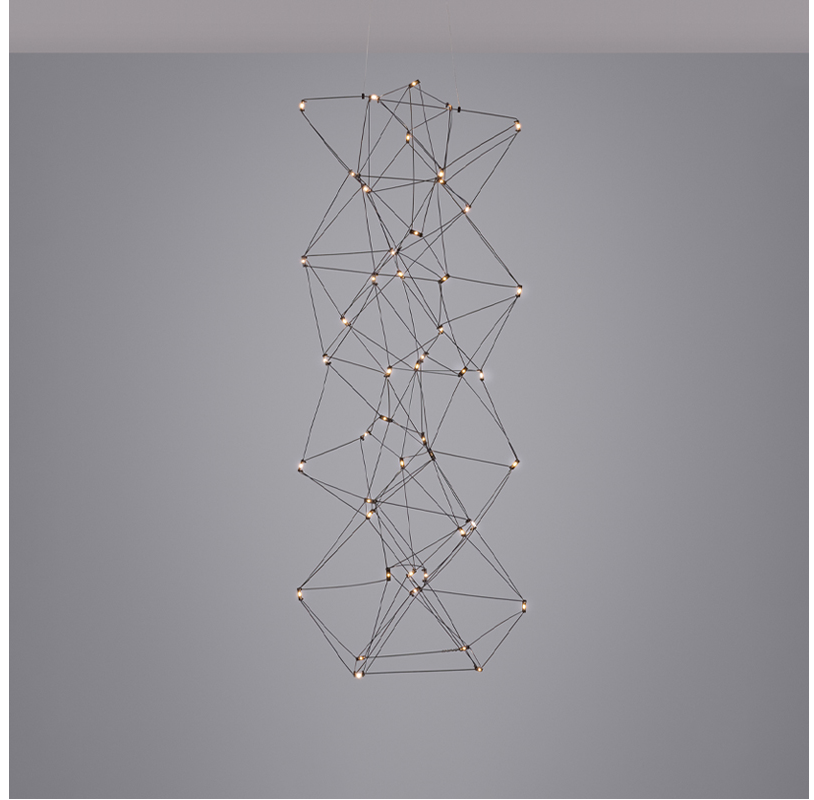

COSMOS VERTICAL SUSPENSION

D1010052-

base number LED Dimming Color Temperature Finish Options

- To build a product code in our configurator select the specify button on the base model # product page
- To build a manual product code on this datasheet choose from the options listed below in blue font and add the suffix to the base model #

GENERAL

Series: Cosmos Vertical
 Brand: Quasar
 Division: Design
 Mounting Type: Suspension
 Mounting Location: Ceiling
 Subcategory: Ambient

PHYSICAL

Shape: Square
 Length (mm): 400
 Length (in): 15 ¾
 Width (mm): 400
 Width (in): 15 ¾
 Height (mm): 1400
 Height (in): 55 1/8
 Max. Overall Height (mm): 3400
 Max. Overall Height (in): 133 7/8
 Light Distribution: Omnidirectional
 Weight (kg): 4.5
 Weight (lbs): 9.92
[Fixture Finish: NIC / BRA / BBR](#)
 Fixture Material: Metal
 Cable Details: 2000mm Cable
 Upon Request: Custom Sizes Optional Dowlight upon request

COSMOS VERTICAL SUSPENSION

D1010052-

PROJECT _____

TYPE _____

SPECIFIER _____

QUANTITY _____

DATE _____

D

GENERAL

Series: Cosmos Vertical
 Brand: Quasar
 Division: Design
 Mounting Type: Suspension
 Mounting Location: Ceiling
 Subcategory: Ambient

PHYSICAL

Shape: Square
 Length (mm): 400
 Length (in): 15 3/4
 Width (mm): 400
 Width (in): 15 3/4
 Height (mm): 1800
 Height (in): 70 7/8
 Max. Overall Height (mm): 3800
 Max. Overall Height (in): 149 5/8
 Light Distribution: Omnidirectional
 Weight (kg): 4.5
 Weight (lbs): 9.92
[Fixture Finish: NIC / BRA / BBR](#)
 Fixture Material: Metal
 Cable Details: 2000mm Cable
 Upon Request: Custom Sizes Optional Dowlight upon request