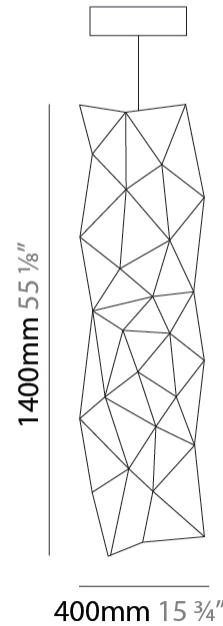

D1010052-

base number   LED Dimming   Color Temperature   Finish Options

1. To build a product code in our configurator select the specify button on the base model # product page
2. To build a manual product code on this datasheet choose from the options listed below in blue font and add the suffix to the base model #

GENERAL

Series: Cosmos Vertical
Brand: Quasar
Division: Design
Mounting Type: Suspension
Mounting Location: Ceiling
Subcategory: Ambient

PHYSICAL

Shape: Square
Length (mm): 400
Length (in): 15 ¾
Width (mm): 400
Width (in): 15 ¾
Height (mm): 1400
Height (in): 55 1/8
Max. Overall Height (mm): 3400
Max. Overall Height (in): 133 7/8
Light Distribution: Omnidirectional
Weight (kg): 4.5
Weight (lbs): 9.92
[Fixture Finish: NIC / BRA / BBR](#)
Fixture Material: Metal
Cable Details: 2000mm Cable
Upon Request: Custom Sizes Optional Dowlight upon request

ELECTRICAL

Lamp Type: LED (Zhaga Standard)
Input Wattage (W): 25.2
Max. Wattage Per Lamp (W): 0.6
[Dimming: 0-10V Dimming / Phase Dimming (120Vac Only)](#)
Driver Included: Yes
Driver Location: Integrated
Driver Type: Constant Voltage - Universal
Driver Class: Class 2
Input Voltage (V): 120 - 277
Output Voltage (V): 12

LED

Number of LEDs: 42
[Color Temperature (°K): 2400 / 2800](#)
Max. Delivered Lumen (lm): 1260 (2800K)
CRI: >90 CRI
Lamp Life (hrs): 50000

OPTICAL

RATINGS AND CERTIFICATIONS

Certified By: Certified for North American Standards
IP rating: IP20